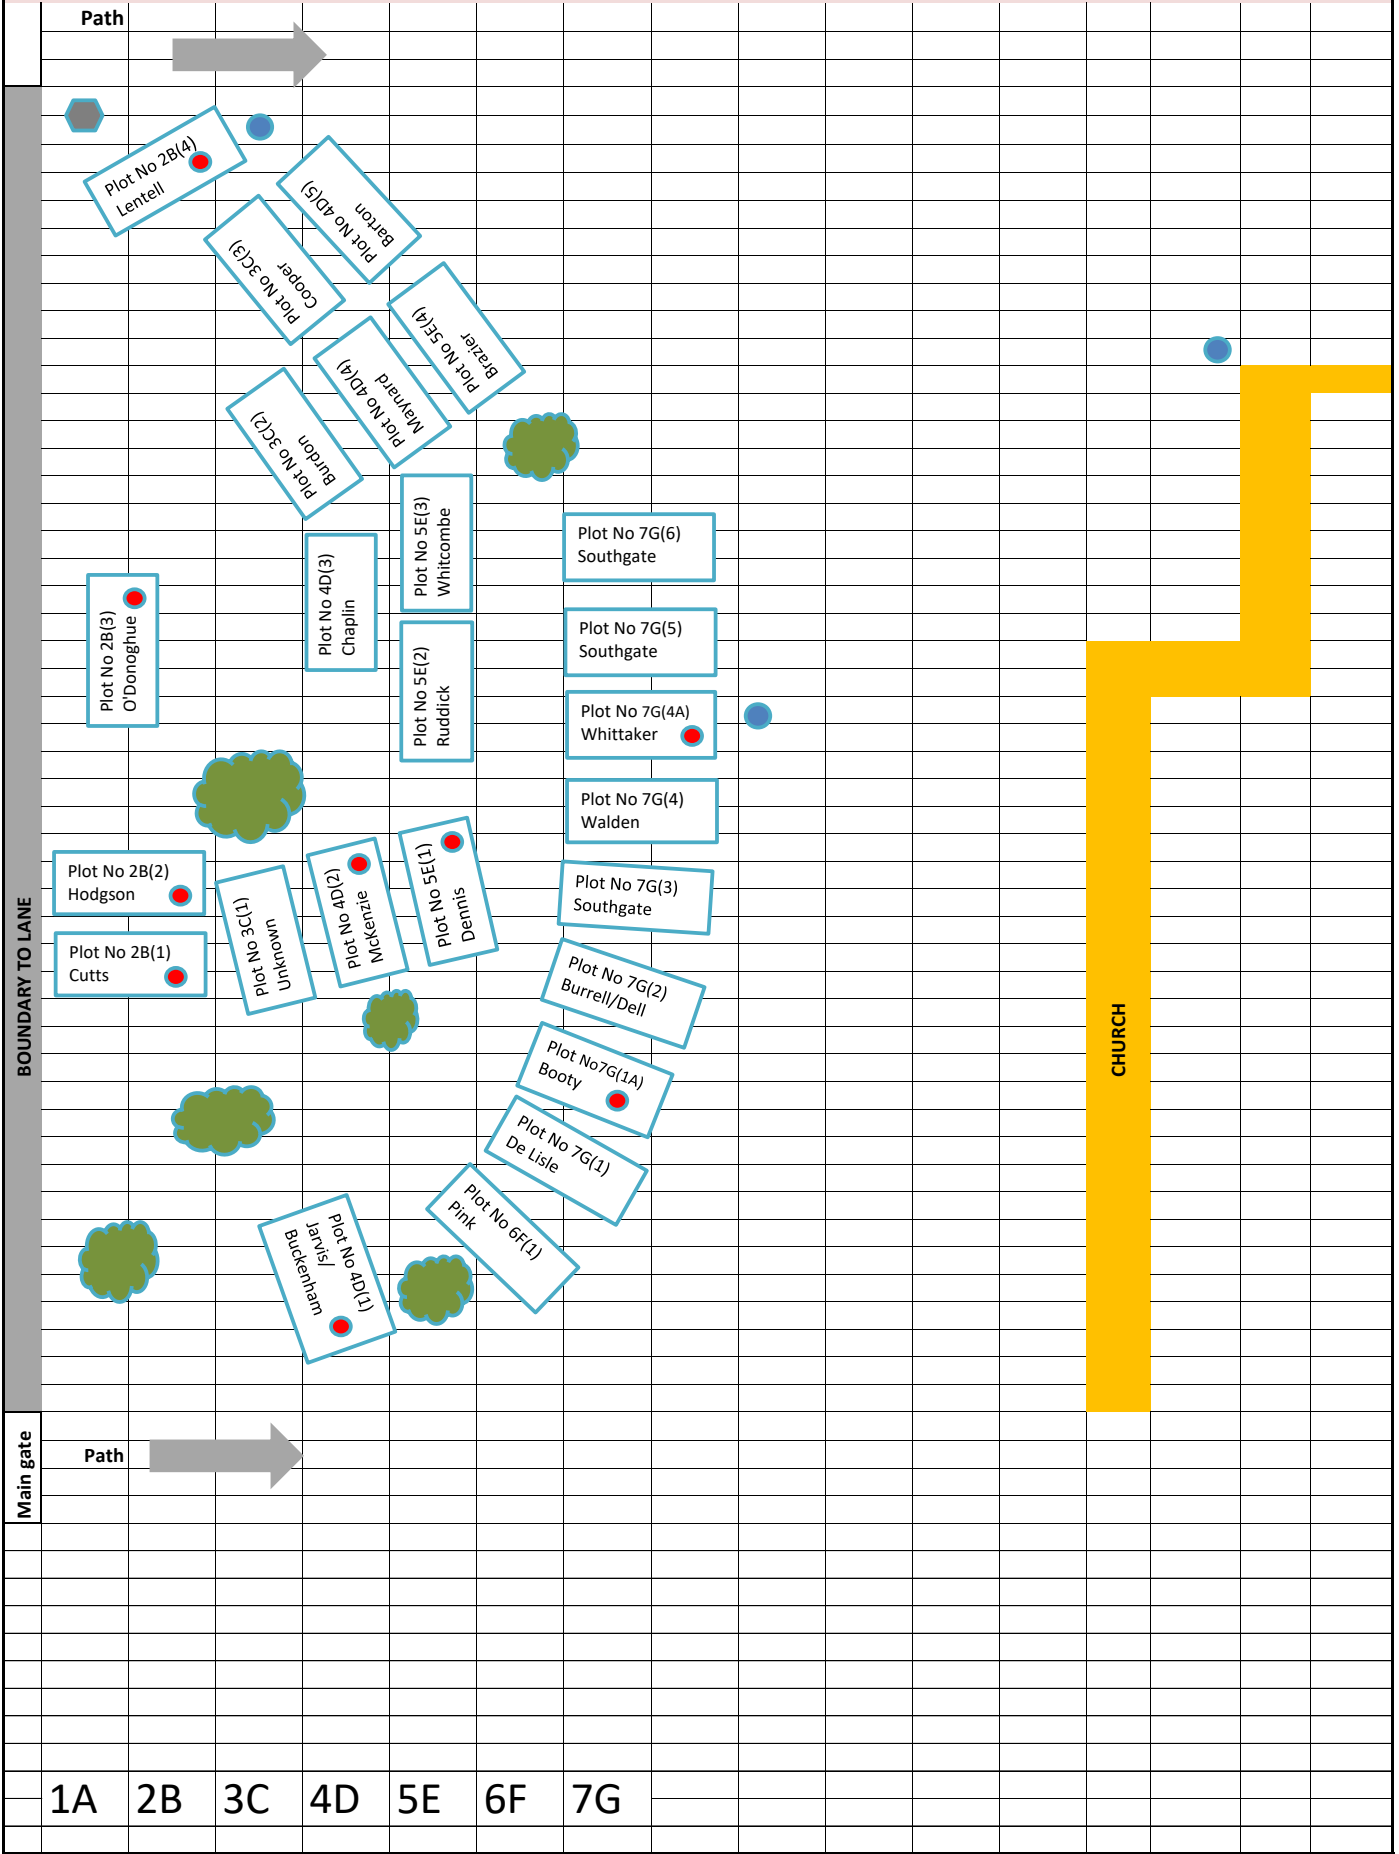

**LIST OF CONTENTS**

**Plans Compiled : September 2012**

		<b>: Updated Sept 2014</b>
		<b>: Updated June 2017</b>
		<b>: Updated October 2018</b>
		<b>: Updated Sept 2019</b>
		<b>: Updated Sept 2020</b>
<b>1</b>	<b>Churchyard Sections</b>	<b>: Updated August 2021</b>
		<b>: Updated Sept 2022</b>
<b>2</b>	<b>Key</b>	<b>: Updated August 2023</b>
		<b>: Updated February 2024</b>
<b>3</b>	<b>Plans Sections 1 - 8</b>	
<b>5</b>	<b>Plan of Garden of Remembrance</b>	
<b>7</b>	<b>Garden of Remembrance - List of Burial of Ashes</b>	
<b>8</b>	<b>List of Graves</b>	
<b>9</b>	<b>List of Reserved Plots</b>	

# KEY:

The labelling is different in different sections - this relates to old burial records that cannot be changed.

	Lights
	Bench
	Reserved Plot
	Unmarked Grave (information taken from old charts)
	Unknown Grave
	Grave containing Ashes
	War Grave
	Available plot (burial or ashes)
	Available plot (ashes only)
	used during the year but not yet on the formally updated record
	<b>TEMPORARY</b> promised to a family awaiting the funeral, burial, interment of ashes or in the process of making a formal faculty reservation

Note label T-4 means T minus 4 and is a different plot to T4

e.g.	T-4	T-3	T-2	T-1	T1	T2	etc
also	P-D	P-C	P-B	P-A	PA	PB	etc

# SOUTH WEST - SECTION 1