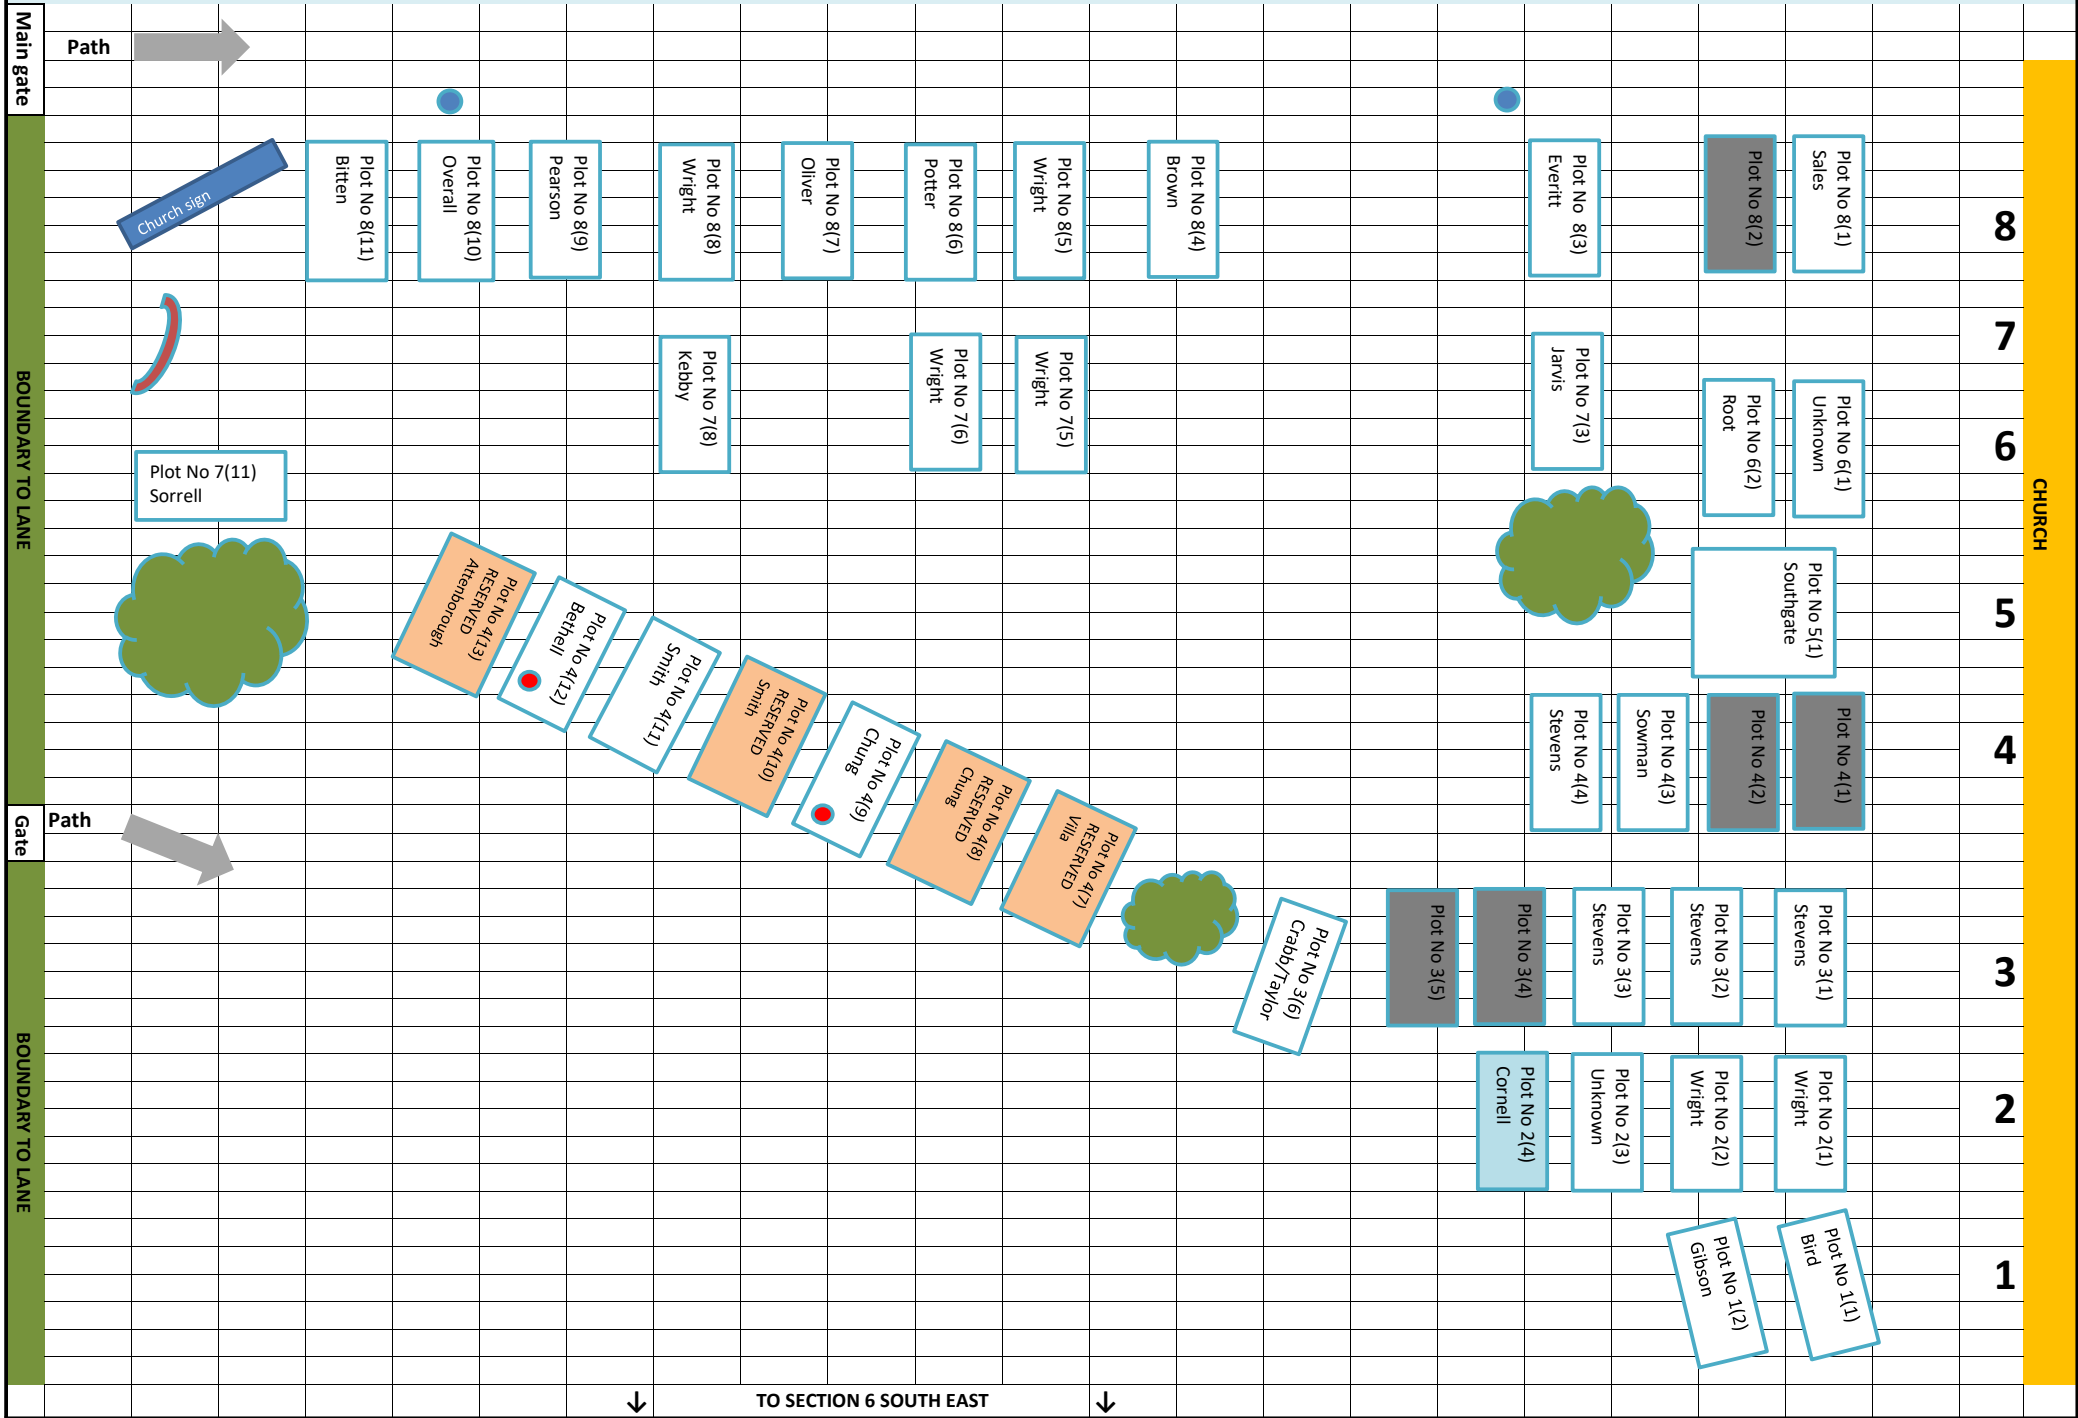

SOUTH - SECTION 4