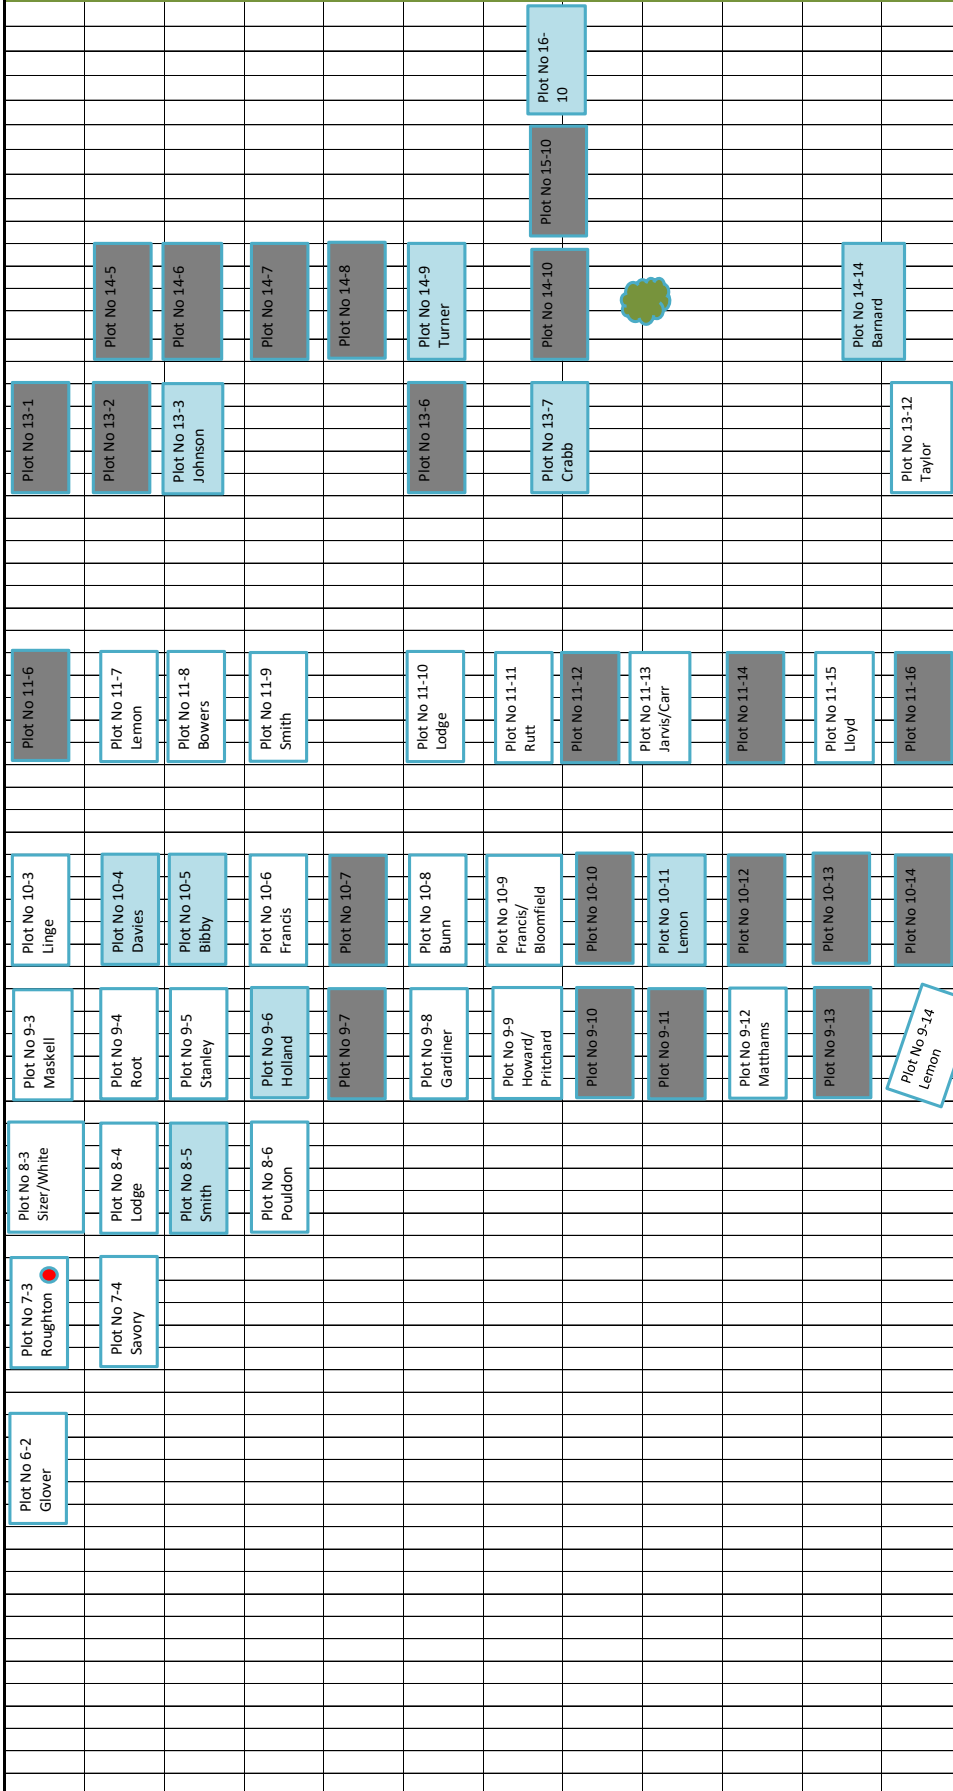

EAST - SECTION 7(b)

BOUNDARY TO ALLOTMENTS

TO SECTION 6 SOUTH EAST

CHURCH