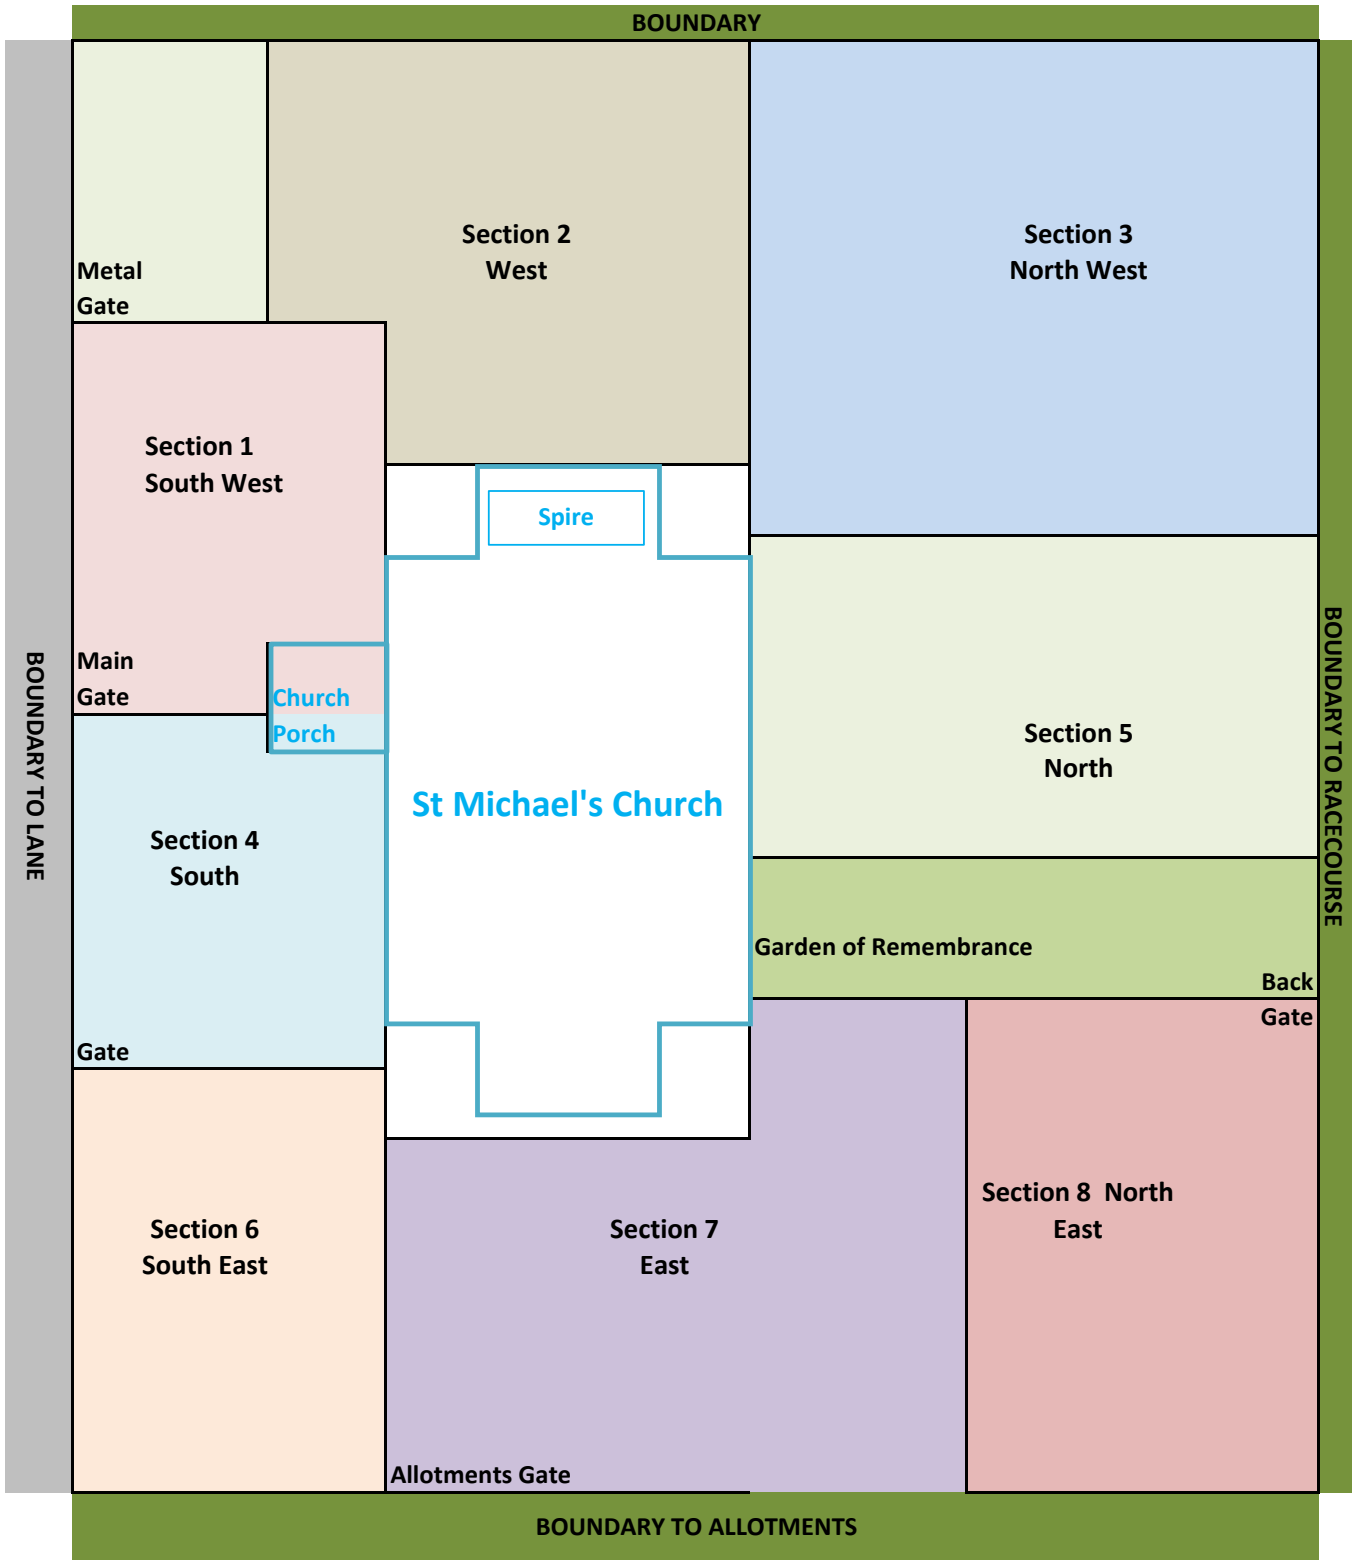

**LIST OF CONTENTS**

**Plans Compiled : September 2012**

		<b>: Updated Sept 2014</b>
		<b>: Updated June 2017</b>
		<b>: Updated October 2018</b>
		<b>: Updated Sept 2019</b>
		<b>: Updated Sept 2020</b>
<b>1</b>	<b>Churchyard Sections</b>	<b>: Updated August 2021</b>
		<b>: Updated Sept 2022</b>
<b>2</b>	<b>Key</b>	<b>: Updated August 2023</b>
		<b>: Updated February 2024</b>
<b>3</b>	<b>Plans Sections 1 - 8</b>	
<b>5</b>	<b>Plan of Garden of Remembrance</b>	
<b>7</b>	<b>Garden of Remembrance - List of Burial of Ashes</b>	
<b>8</b>	<b>List of Graves</b>	
<b>9</b>	<b>List of Reserved Plots</b>	

WEST

EAST

Note label T-4 means T minus 4 and is a different plot to T4

e.g.	T-4	T-3	T-2	T-1	T1	T2	etc
also	P-D	P-C	P-B	P-A	PA	PB	etc

# SOUTH WEST - SECTION 1